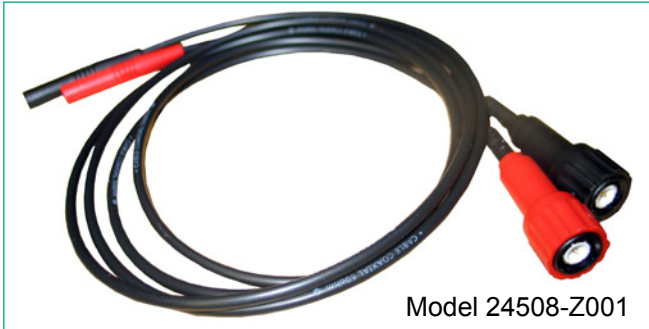

Accessories for Megohmmeter

Model 24508

1 pair measurement leads with 3 m length.